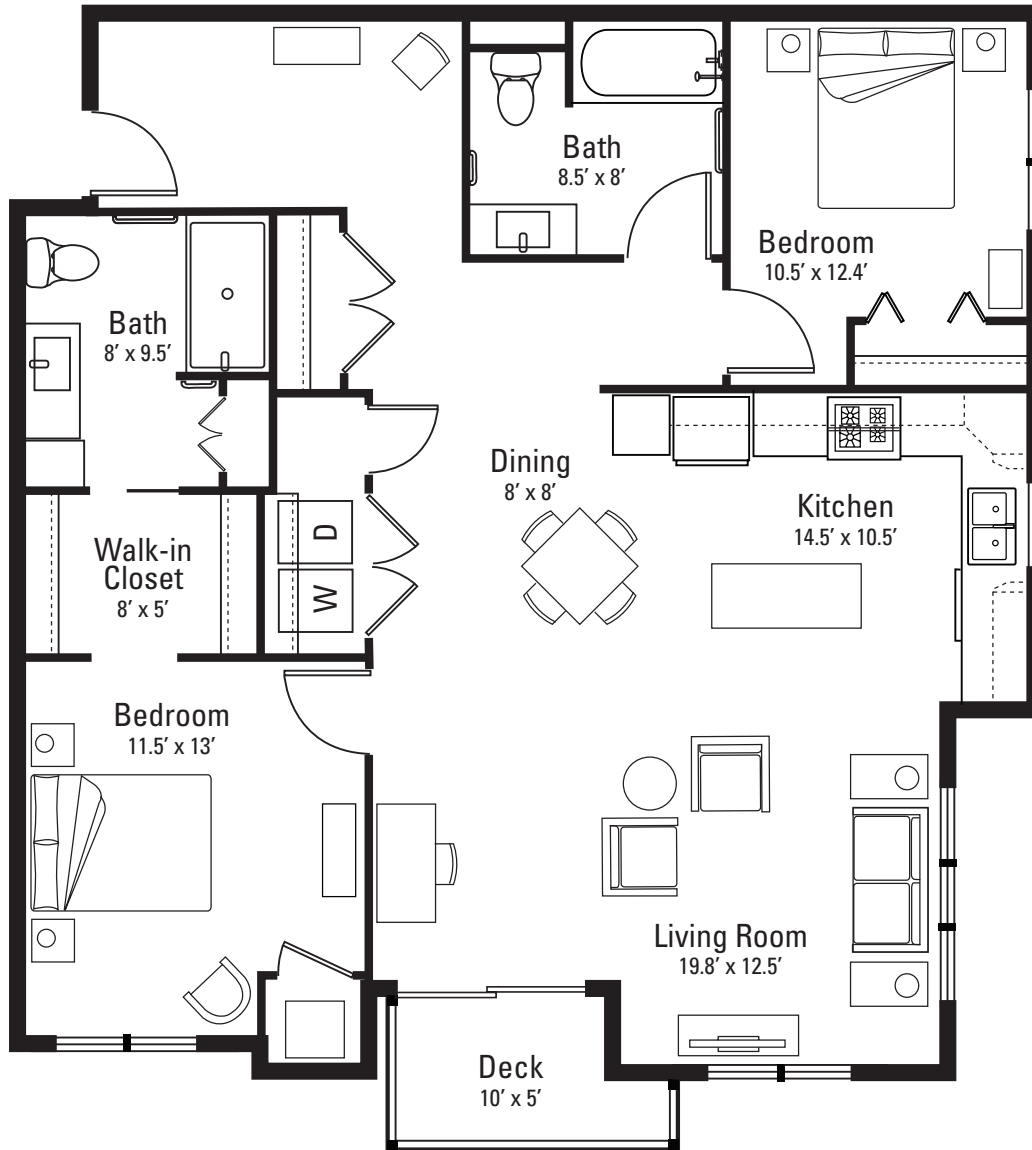

## Two Bedroom

Floor plan | Unit 3

Corner east | two bedroom, two bath | 1228 square feet