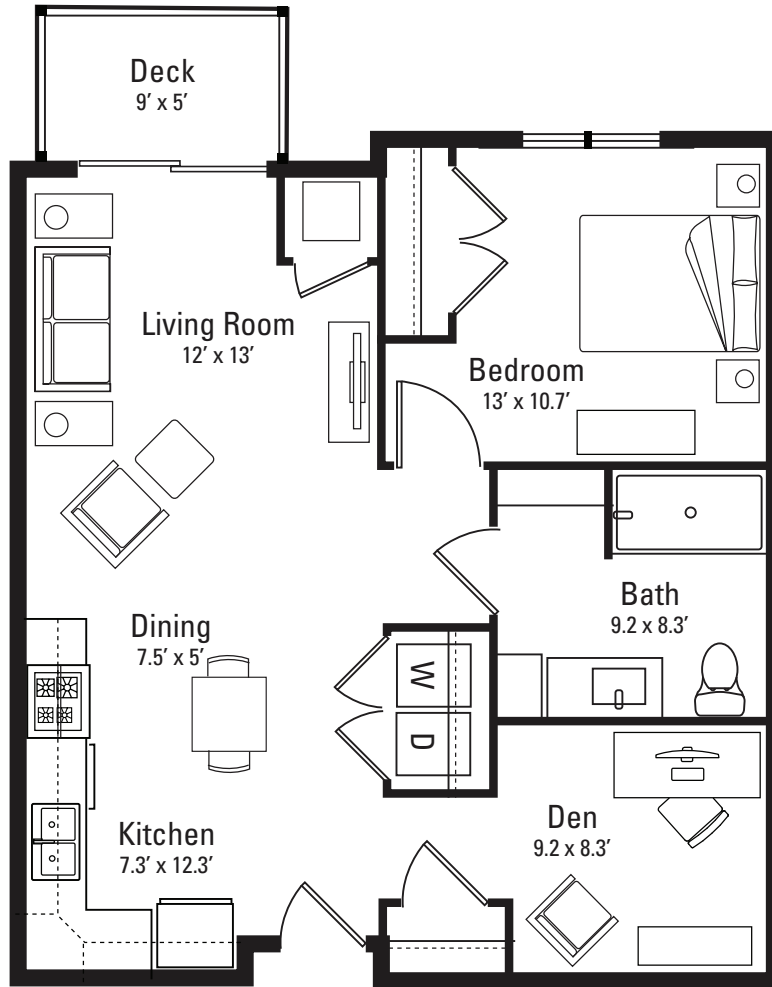

# One Bedroom + Den

Floor plan | Unit 13

One bedroom, den, one bath | 763 square feet