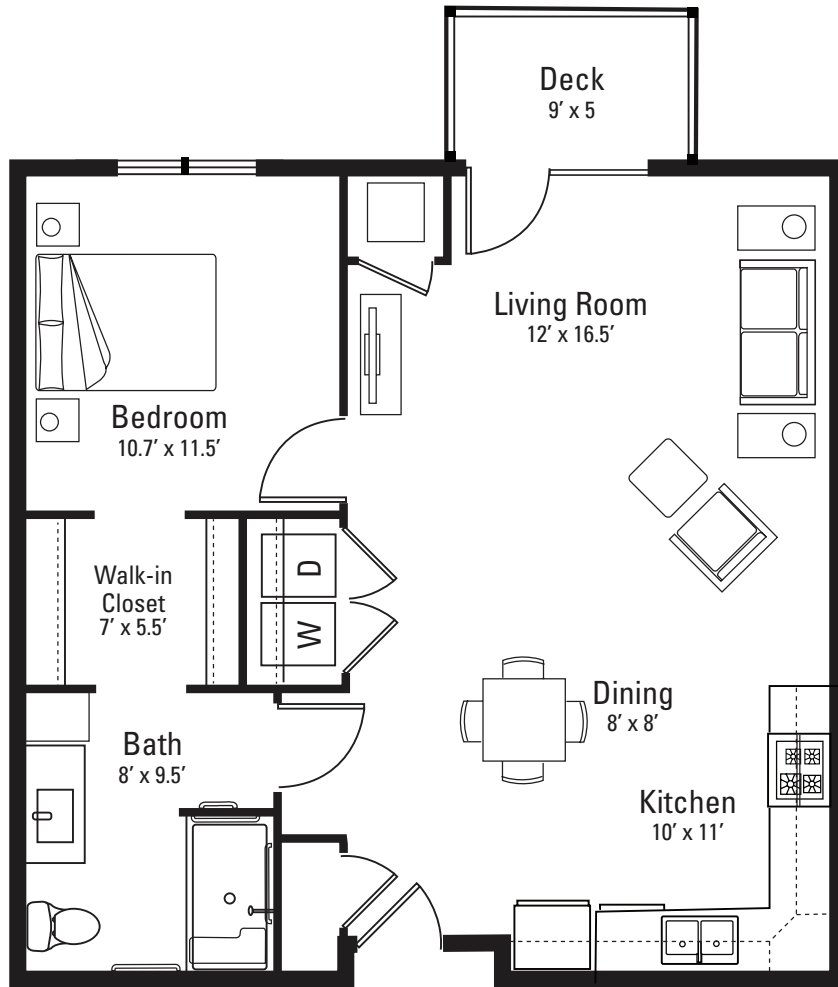

One Bedroom

Floor plan | Unit 1

One bedroom, one bath | 809 square feet