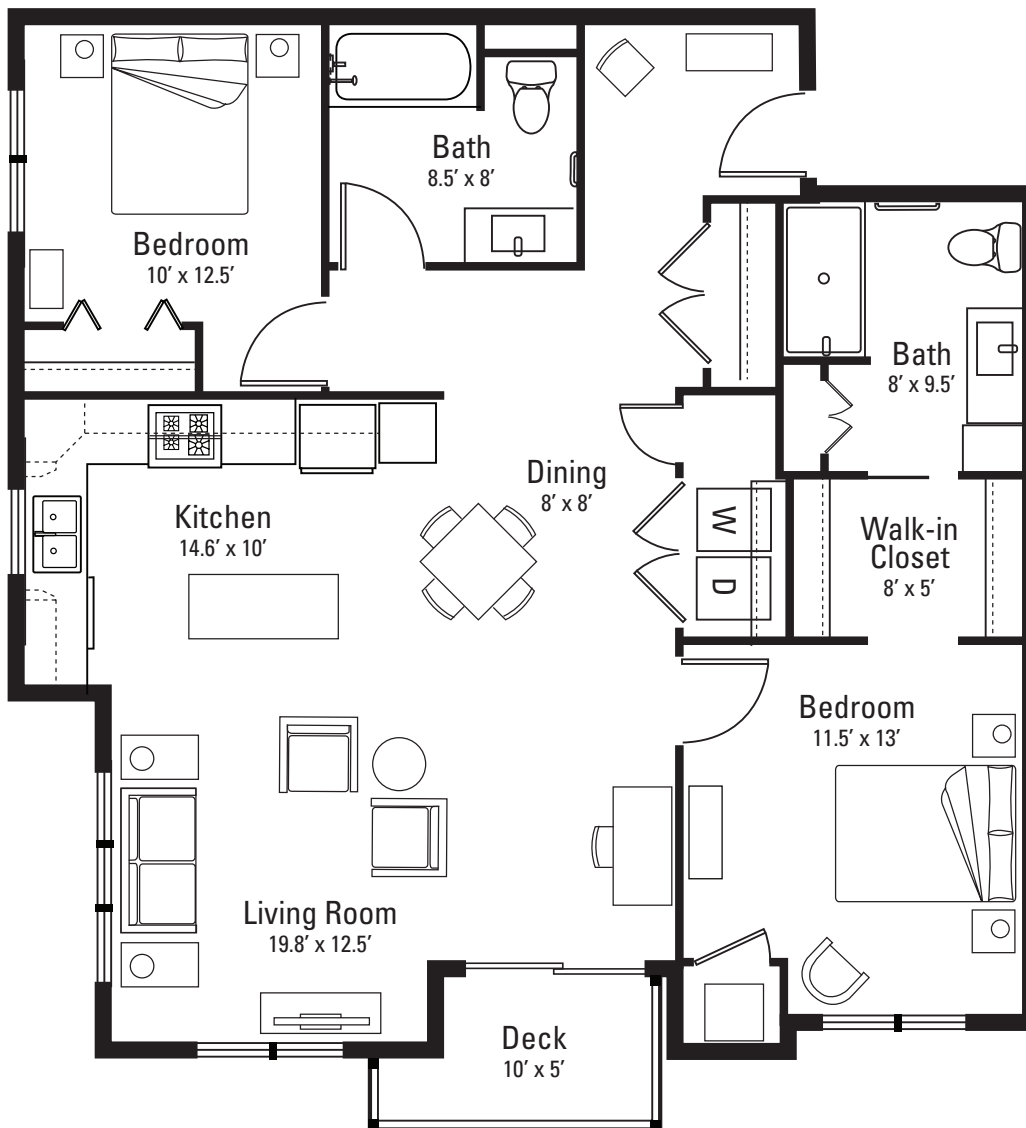

# Two Bedroom, Two Bath B

Corner west floor plan | 1,171 square feet | \$4,425

Units 100, 101, 137, 138, 200, 201, 237, 238, 300, 301, 337, 338, 400, 401, 437, 438

3/1/25