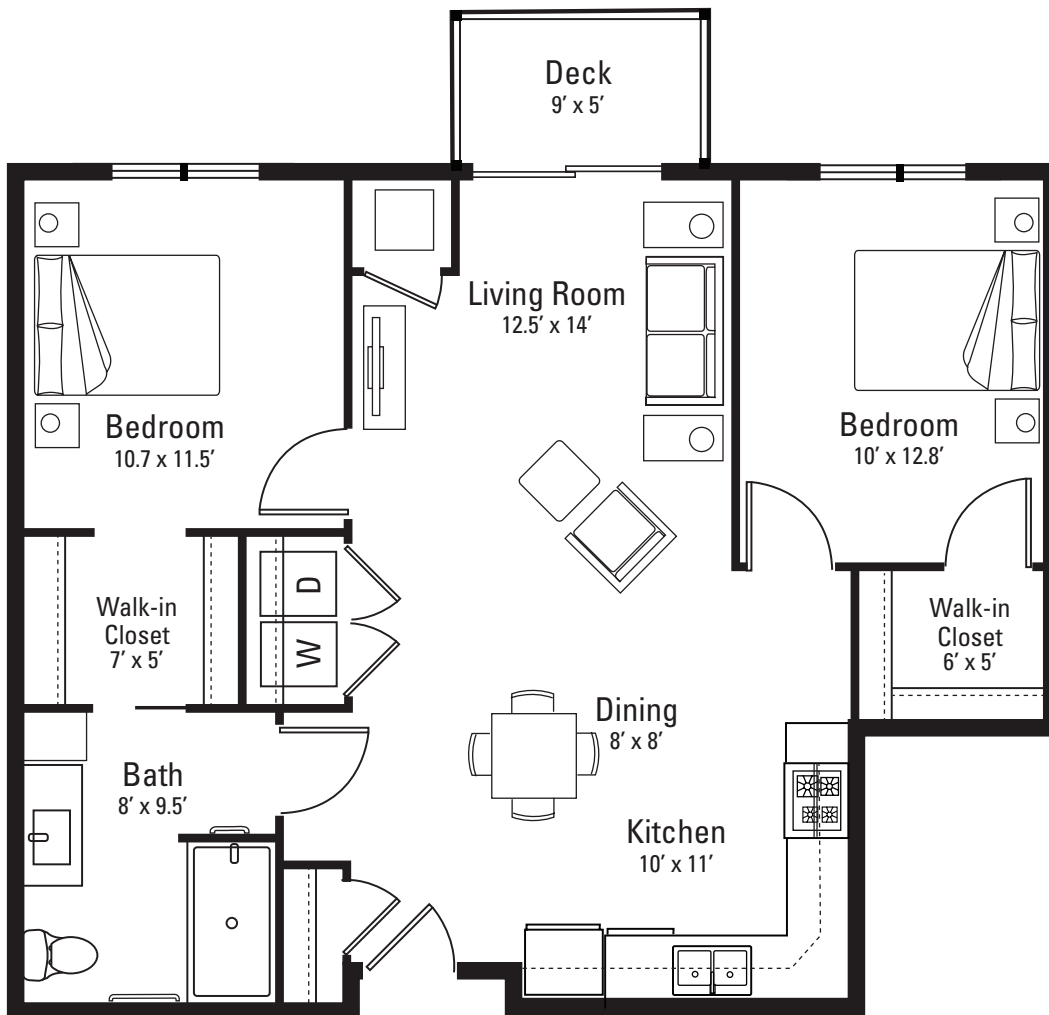

Two Bedroom, One Bath C

935 square feet | \$3,085

Units 212, 312, 412

3/1/25