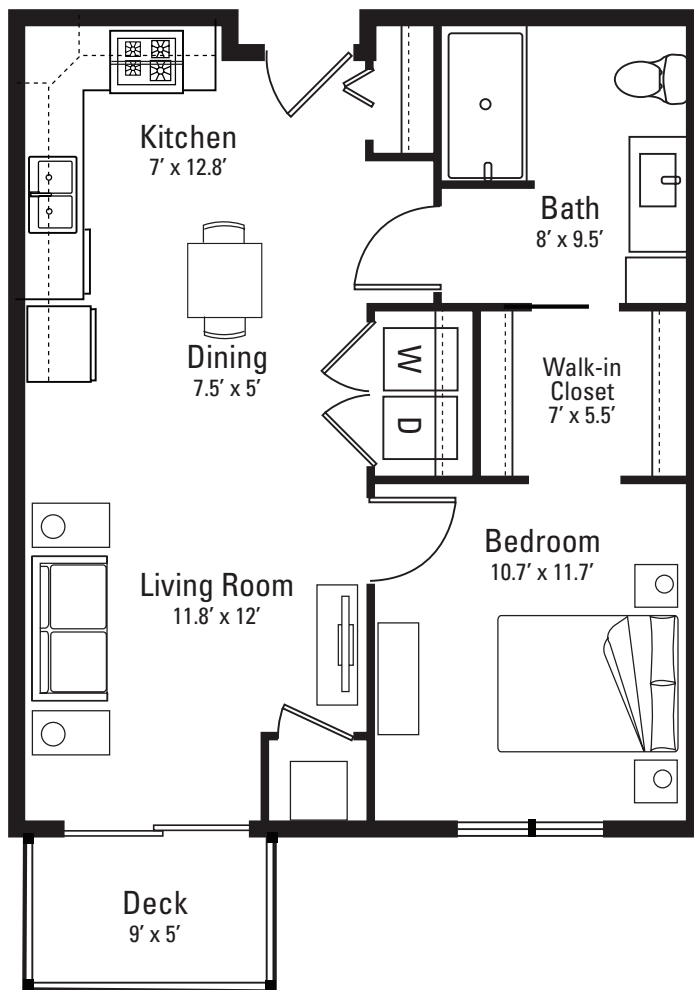

One Bedroom B

672 square feet | \$2,055

Units 103, 203, 303, 403

3/1/25